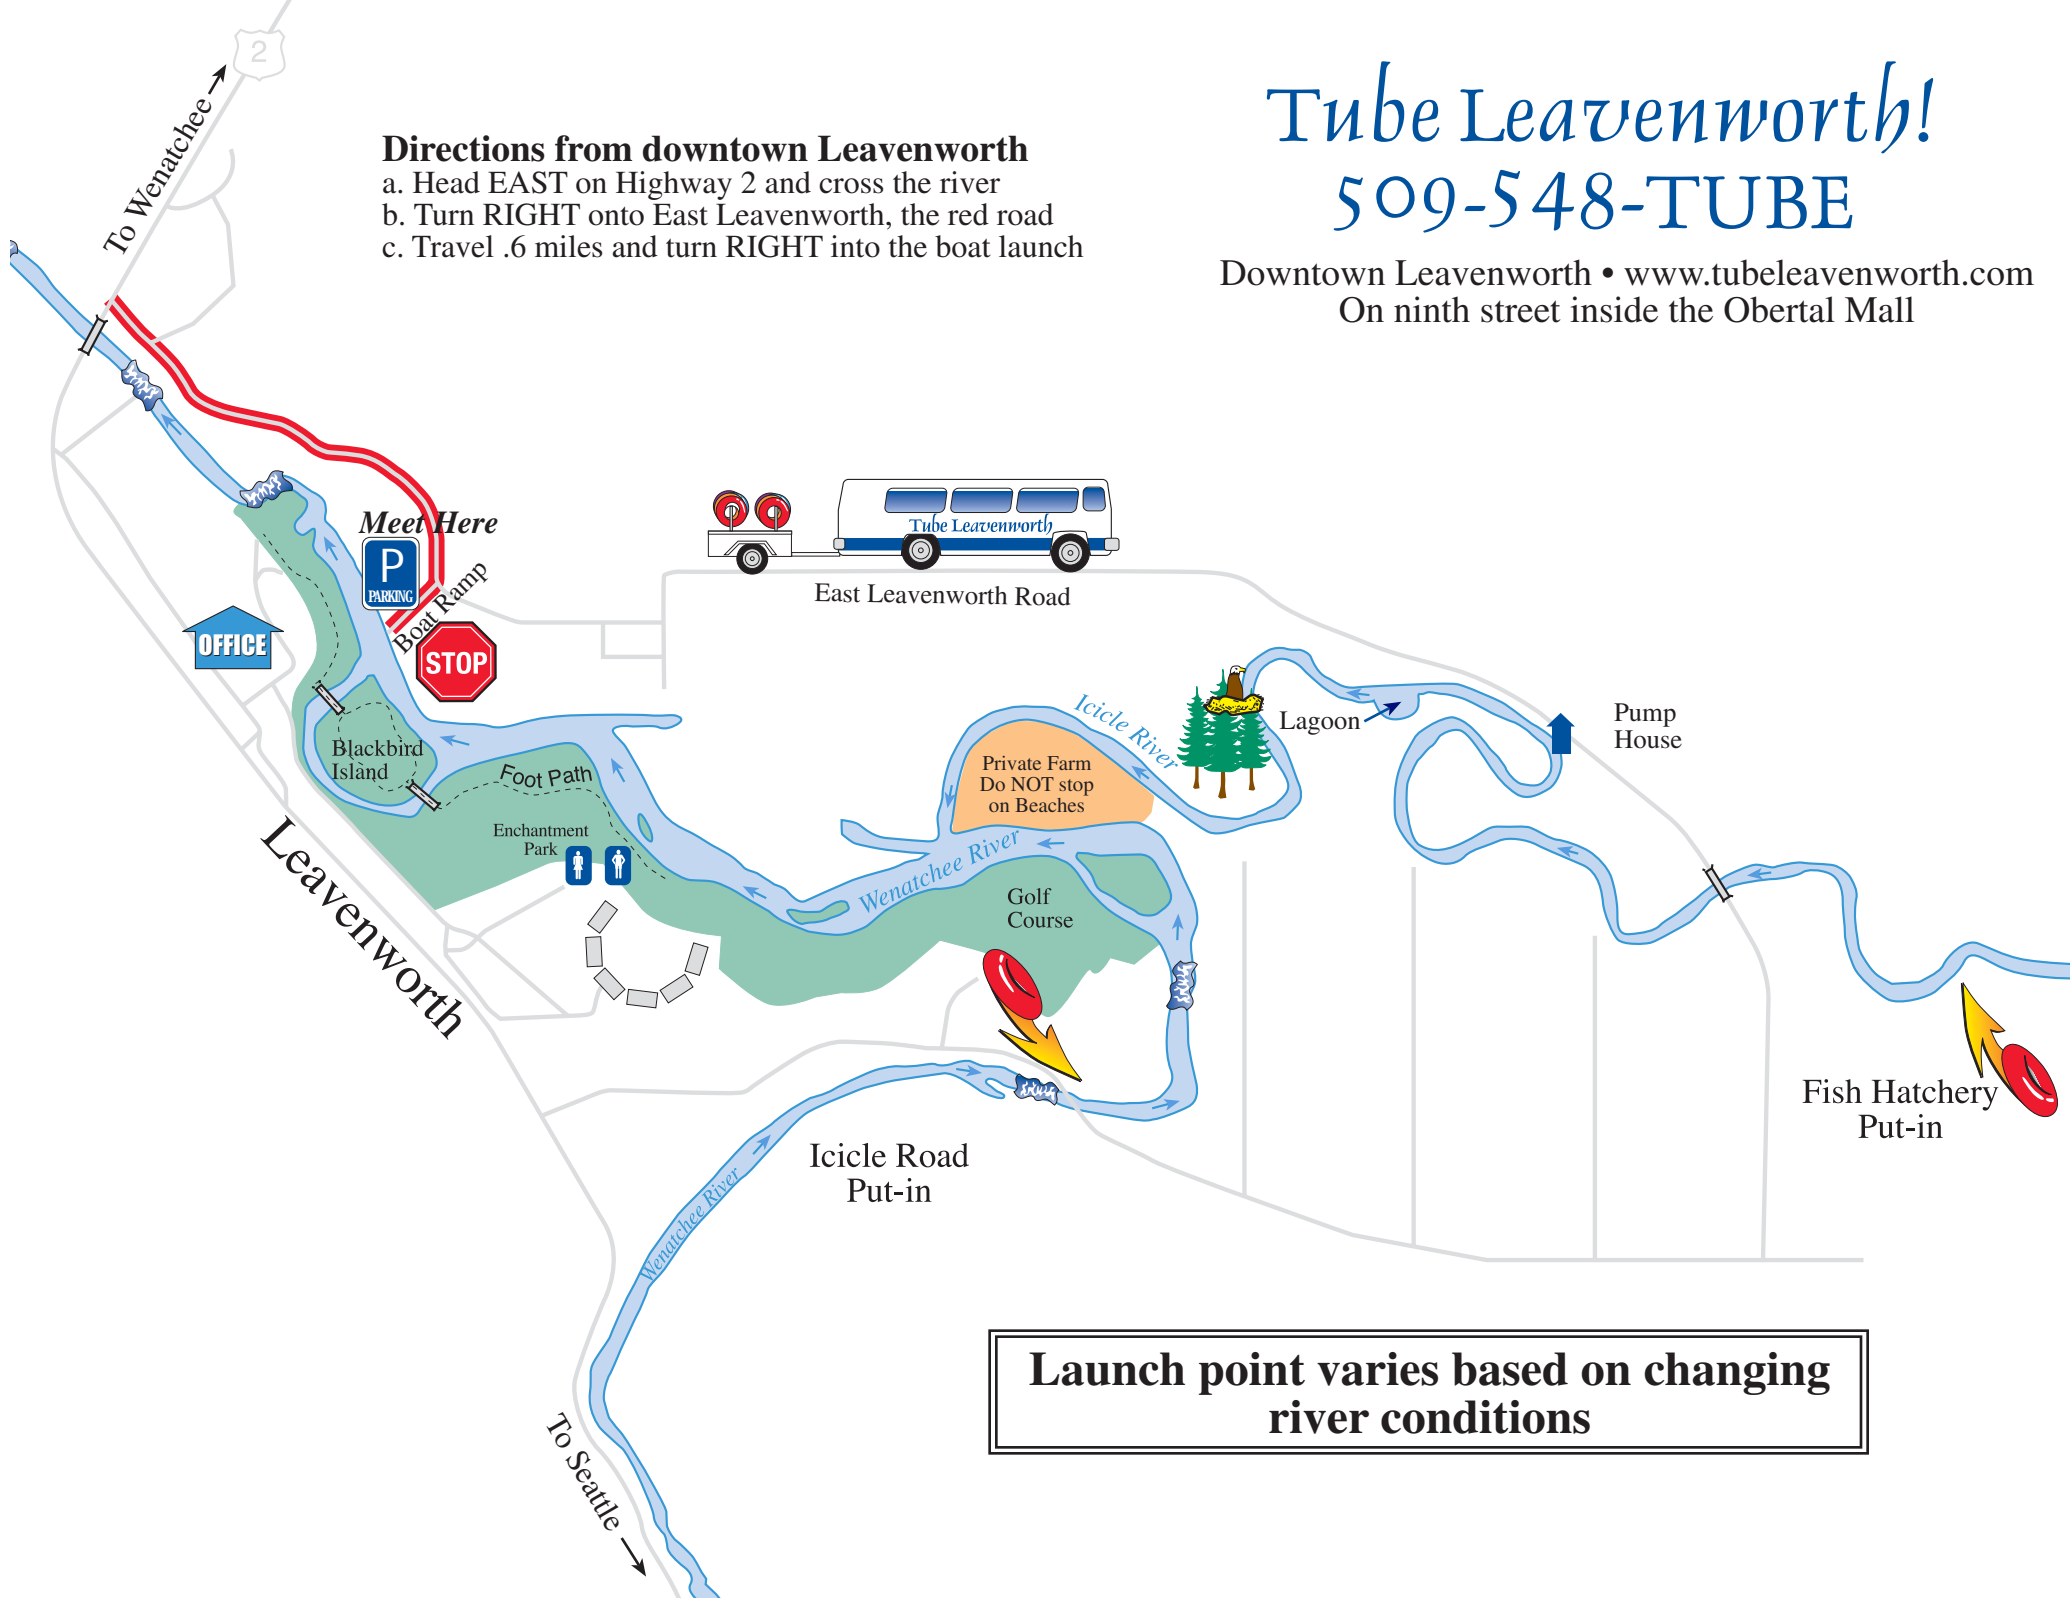

# Tube Leavenworth!

## 509-548-TUBE

Downtown Leavenworth • [www.tubeleavenworth.com](http://www.tubeleavenworth.com)  
On ninth street inside the Obertal Mall

### Directions from downtown Leavenworth

- Head EAST on Highway 2 and cross the river
- Turn RIGHT onto East Leavenworth, the red road
- Travel .6 miles and turn RIGHT into the boat launch

**Launch point varies based on changing river conditions**